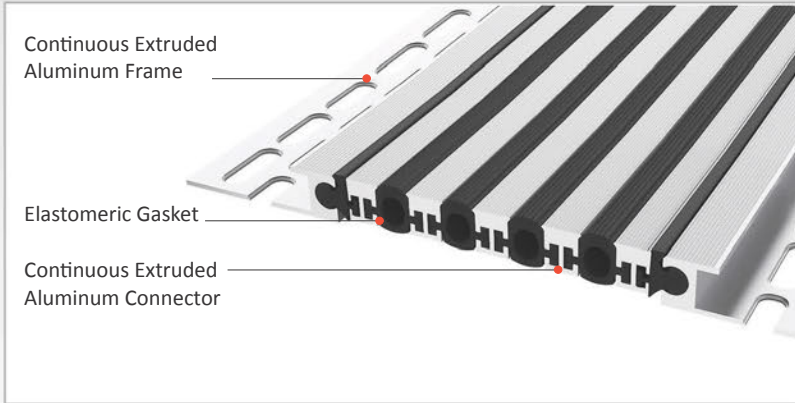

AS A126 flush mounted profile can easily be installed by means of screws to all types of wall & ceiling. Adjustable interlocking profile and gasket configuration makes it available for gaps up to 200 mm. Multipartite design ensures the profile to meet displacements in 3 directions. If inquired, AS A126 can be applied with floor type AS A226 and this dual application brings in a decorative aspect. Profiles are delivered factory-assembled.

- Application Areas** : Indoor & Outdoor / Wall & Ceiling
- Ideal for** : Shopping Malls, Airports, Residences, Hospitals, Hotels, Commercial & Public Buildings etc.
- Material** : Mill Finish Aluminum (Anodizing optional), TPE Gasket
- Aluminum Alloy** : 6063 AA-USA / EN AW 6063
- Optional Supplies** : Fire Barrier, Waterproof EPDM membrane

\* Visuals are representative and the profile configuration may differ depending on the characteristics requested.

GASKET COLORS    **BLACK**    GREY    BEIGE    Custom Colors available.

LOCATION	MODEL	GAP (Fb) mm	HEIGHT (H) MM	OVERALL WIDTH (B) mm	VISIBLE WIDTH (S) mm	MOVEMENT (W) mm	LOAD CAPACITY	STANDARD LENGTH (mt)
Wall to Wall	AS A126-030	30	15 / 28	128	48	± 2	N/A	3
	AS A126-050	50	15 / 28	148	68	± 4	N/A	3
	AS A126-060	60	15 / 28	170	90	± 6	N/A	3
	AS A126-080	80	15 / 28	190	110	± 8	N/A	3
	AS A126-100	100	15 / 28	210	131	± 10	N/A	3
	AS A126-120	120	15 / 28	231	152	± 12	N/A	3
	AS A126-140	140	15 / 28	252	173	± 14	N/A	3
	AS A126-160	160	15 / 28	273	193	± 16	N/A	3
	AS A126-200	200	15 / 28	315	235	± 20	N/A	3

Note: Please ask for different sizes

Profil No Profile Number	AS A126 160	AS A126 160K
Fb (mm)	160	160
H (mm) yaklaşık approx.	28	28
W± (mm) yaklaşık approx.	±16	±16
Renk Color	Alüminyum: Natürel, Fitiller: Siyah, gri, diğer Aluminum: Natural, Inserts: Black, grey, others	
Malzeme Material	Alüminyum, TPE Termoplastik Elastomer Aluminum, TPE Thermoplastic Elastomer	
Standart Uzunluk (m) Standard Length (m)	3	