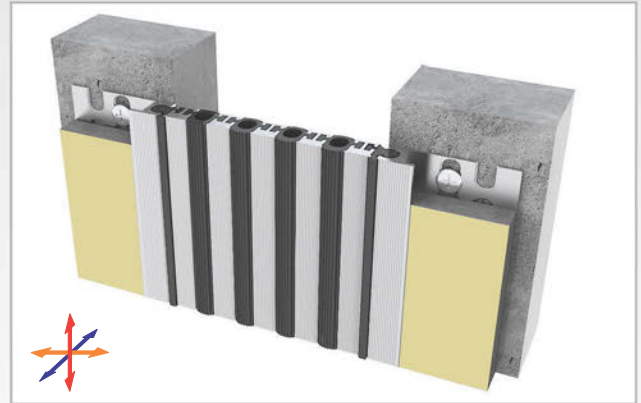

AS A126 flush mounted profile can easily be installed by means of screws to all types of wall & ceiling. Adjustable interlocking profile and gasket configuration makes it available for gaps up to 200 mm. Multipartite design ensures the profile to meet displacements in 3 directions. If inquired, AS A126 can be applied with floor type AS A226 and this dual application brings in a decorative aspect. Profiles are delivered factory-assembled.

- Application Areas** : Indoor & Outdoor / Wall & Ceiling
- Ideal for** : Shopping Malls, Airports, Residences, Hospitals, Hotels, Commercial & Public Buildings etc.
- Material** : Mill Finish Aluminum (Anodizing optional), TPE Gasket
- Aluminum Alloy** : 6063 AA-USA / EN AW 6063
- Optional Supplies** : Fire Barrier, Waterproof EPDM membrane

\* Visuals are representative and the profile configuration may differ depending on the characteristics requested.

GASKET COLORS    **BLACK**    GREY    BEIGE    Custom Colors available.

LOCATION	MODEL	GAP (Fb) mm	HEIGHT (H) MM	OVERALL WIDTH (B) mm	VISIBLE WIDTH (S) mm	MOVEMENT (W) mm	LOAD CAPACITY	STANDARD LENGTH (mt)
Wall to Wall	AS A126-030	30	15 / 28	128	48	± 2	N/A	3
	AS A126-050	50	15 / 28	148	68	± 4	N/A	3
	AS A126-060	60	15 / 28	170	90	± 6	N/A	3
	AS A126-080	80	15 / 28	190	110	± 8	N/A	3
	AS A126-100	100	15 / 28	210	131	± 10	N/A	3
	AS A126-120	120	15 / 28	231	152	± 12	N/A	3
	AS A126-140	140	15 / 28	252	173	± 14	N/A	3
	AS A126-160	160	15 / 28	273	193	± 16	N/A	3
	AS A126-200	200	15 / 28	315	235	± 20	N/A	3

Note: Please ask for different sizes

Profil No Profile Number	AS A126 160	AS A126 160K
Fb (mm)	160	160
H (mm) yaklaşık approx.	28	28
W± (mm) yaklaşık approx.	±16	±16
Renk Color	Alüminyum: Natürel, Fitiller: Siyah, gri, diğer Aluminum: Natural, Inserts: Black, grey, others	
Malzeme Material	Alüminyum, TPE Termoplastik Elastomer Aluminum, TPE Thermoplastic Elastomer	
Standart Uzunluk (m) Standard Length (m)	3	