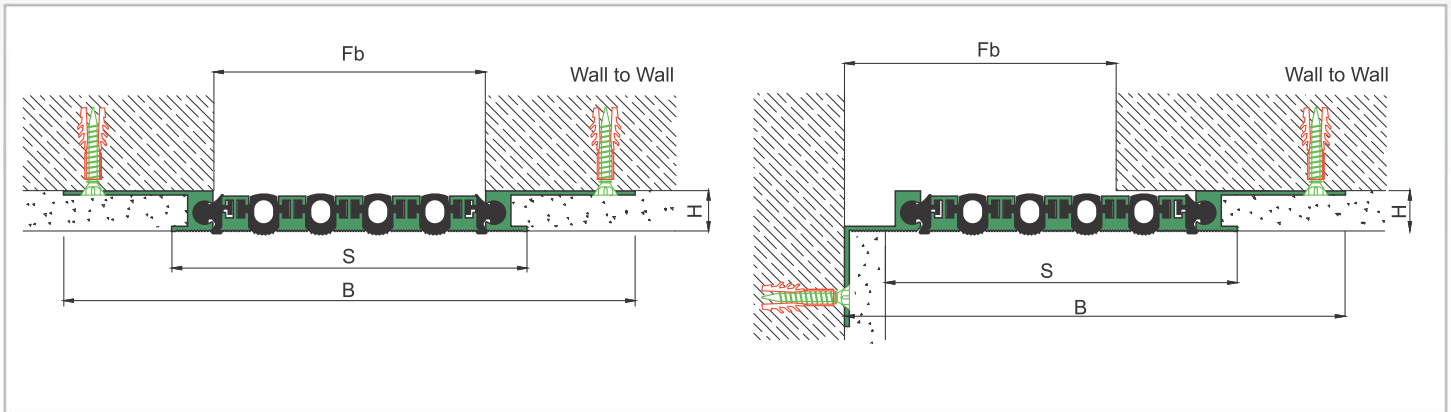

AS A126 flush mounted profile can easily be installed by means of screws to all types of wall & ceiling. Adjustable interlocking profile and gasket configuration makes it available for gaps up to 200 mm. Multipartite design ensures the profile to meet displacements in 3 directions. If inquired, AS A126 can be applied with floor type AS A226 and this dual application brings in a decorative aspect. Profiles are delivered factory-assembled.

- Application Areas** : Indoor & Outdoor / Wall & Ceiling
- Ideal for** : Shopping Malls, Airports, Residences, Hospitals, Hotels, Commercial & Public Buildings etc.
- Material** : Mill Finish Aluminum (Anodizing optional), TPE Gasket
- Aluminum Alloy** : 6063 AA-USA / EN AW 6063
- Optional Supplies** : Fire Barrier, Waterproof EPDM membrane

\* Visuals are representative and the profile configuration may differ depending on the characteristics requested.

GASKET COLORS    **BLACK**    GREY    BEIGE    Custom Colors available.

LOCATION	MODEL	GAP (Fb) mm	HEIGHT (H) MM	OVERALL WIDTH (B) mm	VISIBLE WIDTH (S) mm	MOVEMENT (W) mm	LOAD CAPACITY	STANDARD LENGTH (mt)
Wall to Wall	AS A126-030	30	15 / 28	128	48	± 2	N/A	3
	AS A126-050	50	15 / 28	148	68	± 4	N/A	3
	AS A126-060	60	15 / 28	170	90	± 6	N/A	3
	AS A126-080	80	15 / 28	190	110	± 8	N/A	3
	AS A126-100	100	15 / 28	210	131	± 10	N/A	3
	AS A126-120	120	15 / 28	231	152	± 12	N/A	3
	AS A126-140	140	15 / 28	252	173	± 14	N/A	3
	AS A126-160	160	15 / 28	273	193	± 16	N/A	3
	AS A126-200	200	15 / 28	315	235	± 20	N/A	3

Note: Please ask for different sizes

Profil No Profile Number	AS A126 160	AS A126 160K
Fb (mm)	160	160
H (mm) yaklaşık approx.	28	28
W± (mm) yaklaşık approx.	±16	±16
Renk Color	Alüminyum: Natürel, Fitiller: Siyah, gri, diğer Aluminum: Natural, Inserts: Black, grey, others	
Malzeme Material	Alüminyum, TPE Termoplastik Elastomer Aluminum, TPE Thermoplastic Elastomer	
Standart Uzunluk (m) Standard Length (m)	3	