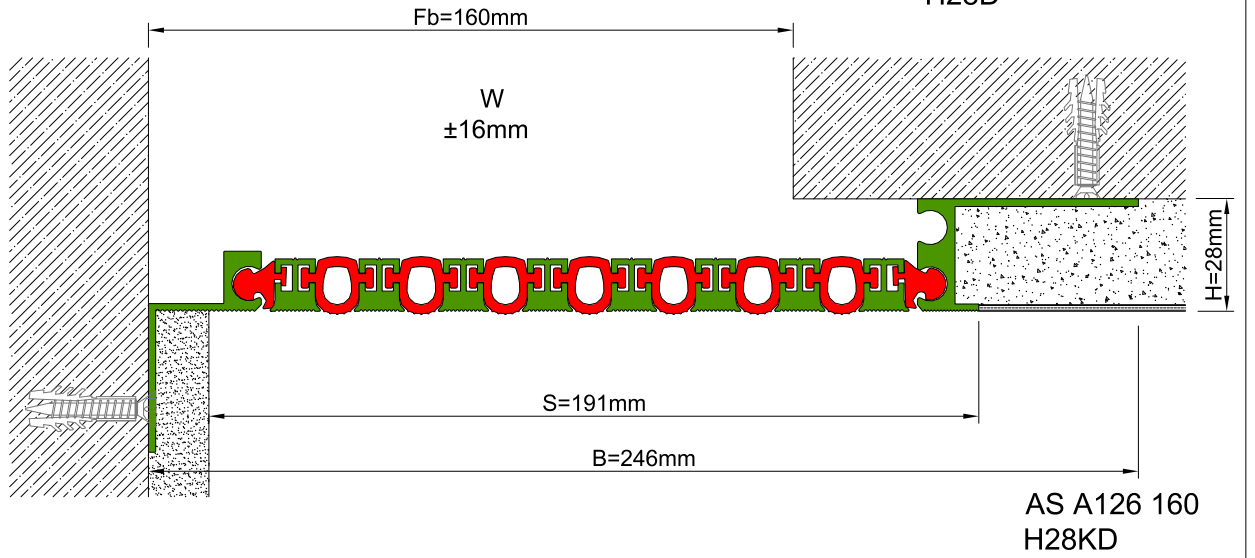

AS A126 flush mounted profile can easily be installed by means of screws to all types of wall & ceiling. Adjustable interlocking profile and gasket configuration makes it available for gaps up to 200 mm. Multipartite design ensures the profile to meet displacements in 3 directions. If inquired, AS A126 can be applied with floor type AS A226 and this dual application brings in a decorative aspect. Profiles are delivered factory-assembled.

- Application Areas** : Indoor & Outdoor / Wall & Ceiling
- Ideal for** : Shopping Malls, Airports, Residences, Hospitals, Hotels, Commercial & Public Buildings etc.
- Material** : Mill Finish Aluminum (Anodizing optional), TPE Gasket
- Aluminum Alloy** : 6063 AA-USA / EN AW 6063
- Optional Supplies** : Fire Barrier, Waterproof EPDM membrane

\* Visuals are representative and the profile configuration may differ depending on the characteristics requested.

GASKET COLORS    **BLACK**    GREY    BEIGE    Custom Colors available.

LOCATION	MODEL	GAP (Fb) mm	HEIGHT (H) MM	OVERALL WIDTH (B) mm	VISIBLE WIDTH (S) mm	MOVEMENT (W) mm	LOAD CAPACITY	STANDARD LENGTH (mt)
Wall to Wall	AS A126-030	30	15 / 28	128	48	± 2	N/A	3
	AS A126-050	50	15 / 28	148	68	± 4	N/A	3
	AS A126-060	60	15 / 28	170	90	± 6	N/A	3
	AS A126-080	80	15 / 28	190	110	± 8	N/A	3
	AS A126-100	100	15 / 28	210	131	± 10	N/A	3
	AS A126-120	120	15 / 28	231	152	± 12	N/A	3
	AS A126-140	140	15 / 28	252	173	± 14	N/A	3
	AS A126-160	160	15 / 28	273	193	± 16	N/A	3
	AS A126-200	200	15 / 28	315	235	± 20	N/A	3

Note: Please ask for different sizes

Profil No Profile Number	AS A126 160	AS A126 160K
Fb (mm)	160	160
H (mm) yaklaşık approx.	28	28
W± (mm) yaklaşık approx.	±16	±16
Renk Color	Alüminyum: Natürel, Fitiller: Siyah, gri, diğer Aluminum: Natural, Inserts: Black, grey, others	
Malzeme Material	Alüminyum, TPE Termoplastik Elastomer Aluminum, TPE Thermoplastic Elastomer	
Standart Uzunluk (m) Standard Length (m)	3	