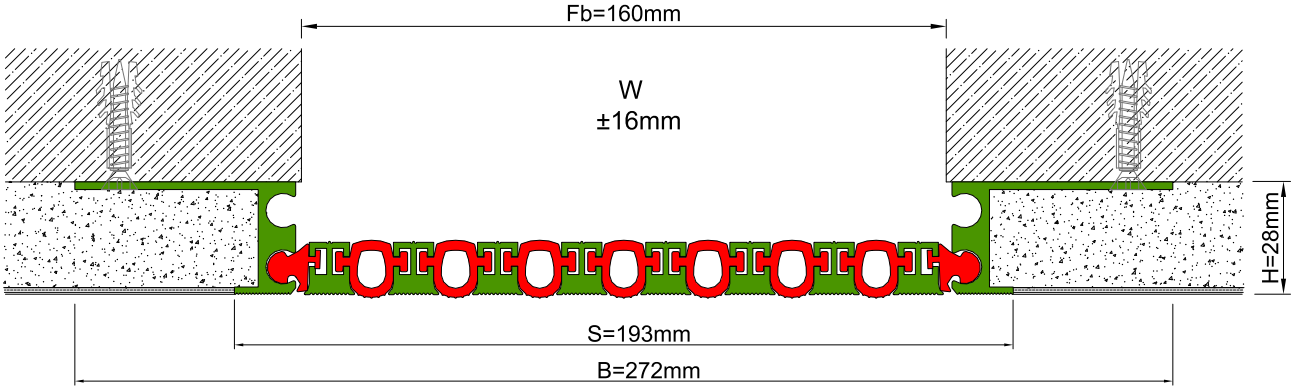

AS A126 flush mounted profile can easily be installed by means of screws to all types of wall & ceiling. Adjustable interlocking profile and gasket configuration makes it available for gaps up to 200 mm. Multipartite design ensures the profile to meet displacements in 3 directions. If inquired, AS A126 can be applied with floor type AS A226 and this dual application brings in a decorative aspect. Profiles are delivered factory-assembled.

- Application Areas** : Indoor & Outdoor / Wall & Ceiling
- Ideal for** : Shopping Malls, Airports, Residences, Hospitals, Hotels, Commercial & Public Buildings etc.
- Material** : Mill Finish Aluminum (Anodizing optional), TPE Gasket
- Aluminum Alloy** : 6063 AA-USA / EN AW 6063
- Optional Supplies** : Fire Barrier, Waterproof EPDM membrane

\* Visuals are representative and the profile configuration may differ depending on the characteristics requested.

GASKET COLORS    **BLACK**    GREY    BEIGE    Custom Colors available.

LOCATION	MODEL	GAP (Fb) mm	HEIGHT (H) MM	OVERALL WIDTH (B) mm	VISIBLE WIDTH (S) mm	MOVEMENT (W) mm	LOAD CAPACITY	STANDARD LENGTH (mt)
Wall to Wall	AS A126-030	30	15 / 28	128	48	± 2	N/A	3
	AS A126-050	50	15 / 28	148	68	± 4	N/A	3
	AS A126-060	60	15 / 28	170	90	± 6	N/A	3
	AS A126-080	80	15 / 28	190	110	± 8	N/A	3
	AS A126-100	100	15 / 28	210	131	± 10	N/A	3
	AS A126-120	120	15 / 28	231	152	± 12	N/A	3
	AS A126-140	140	15 / 28	252	173	± 14	N/A	3
	AS A126-160	160	15 / 28	273	193	± 16	N/A	3
	AS A126-200	200	15 / 28	315	235	± 20	N/A	3

Note: Please ask for different sizes

Profil No Profile Number	AS A126 160	AS A126 160K
Fb (mm)	160	160
H (mm) yaklaşık approx.	28	28
W± (mm) yaklaşık approx.	±16	±16
Renk Color	Alüminyum: Natürel, Fitiller: Siyah, gri, diğer Aluminum: Natural, Inserts: Black, grey, others	
Malzeme Material	Alüminyum, TPE Termoplastik Elastomer Aluminum, TPE Thermoplastic Elastomer	
Standart Uzunluk (m) Standard Length (m)	3	